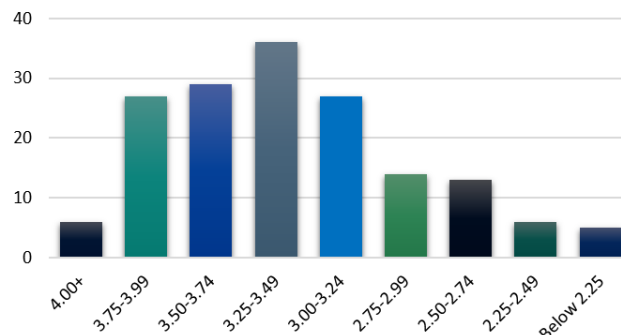

GPA Distribution: Class of 2019 (174 students)

IB Results

DUBAI AMERICAN ACADEMY & THE IB DIPLOMA PROGRAM 2015-2019

Class Year	Size of Class	% of Senior in IB Diploma Program	Worldwide Mean total IB Points	DAA Mean total IB Points
2019	174	75%	30	34
2018	144	76%	30	34
2017	146	82%	30	34
2016	141	80%	30	34
2015	149	70%	30	34

Standardized Test Results

SAT RESULTS: CLASS OF 2019

Test Takers:	80
Mean EBRW:	604
Middle 50%:	559-654
Mean Math:	621
Middle 50%:	551-696

AP RESULTS: CLASS OF 2019

Tests:	World History Statistics Psychology
Test Takers:	7
Mean:	3.4

AFFILIATIONS

Council of International Schools (CIS)

New England Association of Schools and Colleges (NEASC)

International Baccalaureate Diploma (IBO)

Advanced Placement (AP)

CEEB: 697012

COUNSELOR CONTACT INFORMATION

Ms. Trisha Johnson

Head of Counseling

t.johnson_daa@gemsedu.com

Ms. Katrina Watson

k.watson_daa@gemsedu.com

Mr. Steven Johanson

s.johanson_daa@gemsedu.com

Ms. Rhiana Courlander

r.courlander_daa@gemsedu.com

Ms. Reema Hadid

r.hadid_daa@gemsedu.com

Ms. Jan Evans

Department Secretary

j.evans_daa@gemsedu.com